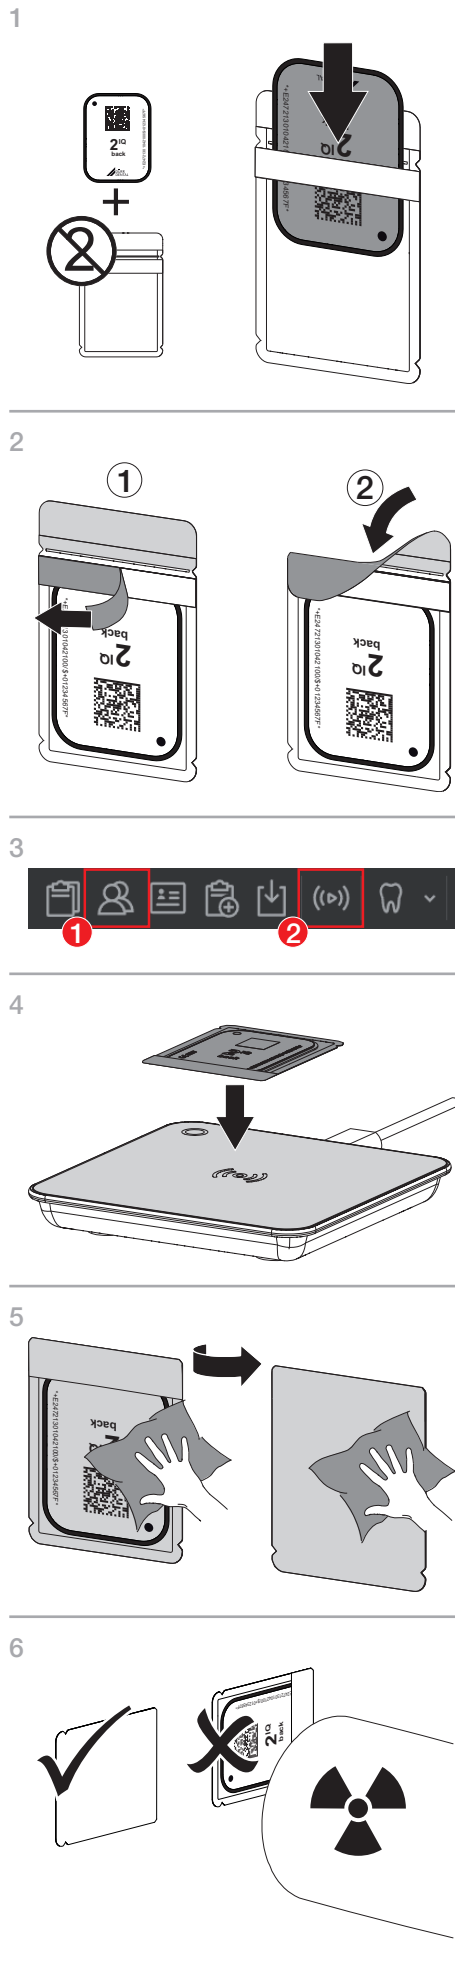

VistaScan Mini View 2.0

XPS07.2D...

The current version of the installation and operating instructions is available in the Download Center:

<https://qr.duerrdental.com/2144100119>

Scanning the image data via a computer without SmartScan

1

2

3

4

5

6

7

8

9

10

Scanning the image data via a computer with SmartScan

Scanning image data via the touch screen on the unit

- 1
 
- 2
 
- 3
 
- 4
 
- 5
 

- 6
 
- 7
 
- 8
 
- 9
 
- 10
 